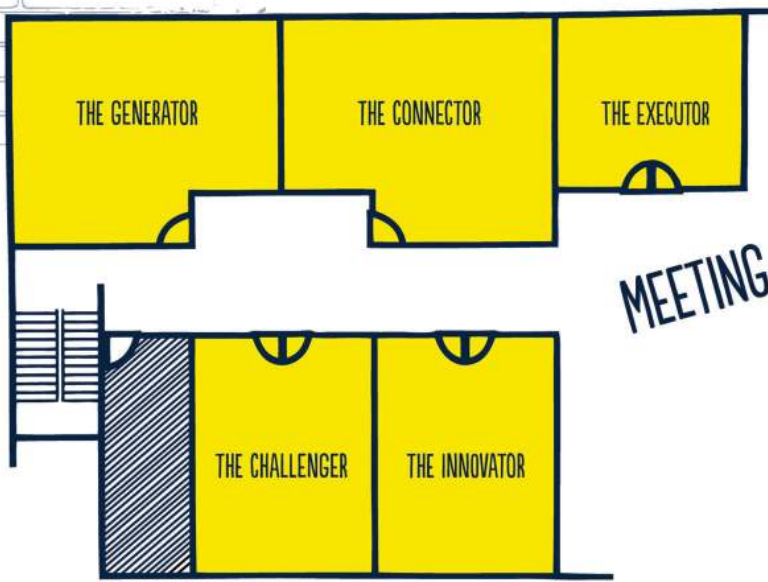

ALL YOU NEED TO KNOW

ROOM

- Air Conditioning
- 40" Smart TV
- 62 Cable TV Channels
- Free WiFi
- Free Bottle Water
- Coffee/Tea Maker
- Smoking Floor Available & Connecting Rooms
- Safety Deposit Box - Laptop Size

Room Type	Number of Room	Room Size (m2)	Bedding
King Bed	78	20	180 cm x 200 cm
Twin Bed	72	20	100 cm x 200 cm

Wok'n'Tok - Fast Dining

- Live Cooking
- Total Seating Capacity: 100 People
- Outdoor Terrace
- Size : 234 m²
- Open 06.00 AM - 01.00 AM
- Room Delivery

FEATURES

NETZONE
WOK'N'TOK
CHILL SPOT
MEETING ROOM
GAMING STATION

MEETING ROOM LG FLOOR

MEETING ROOM M FLOOR

MEETING ROOM LAYOUT

Meeting Rooms	Area (m ²)	L x W	Ceiling	U Shape	Class Room	Board Room	Theatre	Banquet Dinner*	Hollow Square
The Generator	74m ²	9.45m x 7.8m	3.4m	25 pax	30 pax	27 pax	30 pax	20 pax	27 pax
The Connector	74m ²	9.45m x 7.8m	3.4m	25 pax	24 pax	27 pax	30 pax	20 pax	27 pax
The Generator + The Connector	147m ²	18.9m x 7.8m	3.4m	50 pax	70 pax	57 pax	110 pax	90 pax	57 pax
The Chall-Inn	121m ²	19.2m x 6.3m	3.4m	70 pax	90 pax	27 pax	120 pax	90 pax	54 pax
The Executor	36.5m ²	6.3m x 5.8m	3.4m	10 pax	18 pax	15 pax	24 pax	20 pax	12 pax
The Interpreter	55m ²	9.6m x 5.7m	3.4m	30 pax	30 pax	23 pax	50 pax	50 pax	24 pax
The Mediator	63m ²	10.8 m x 5.8 m	3.4m	50 pax	40 pax	23 pax	60 pax	60 pax	24 pax