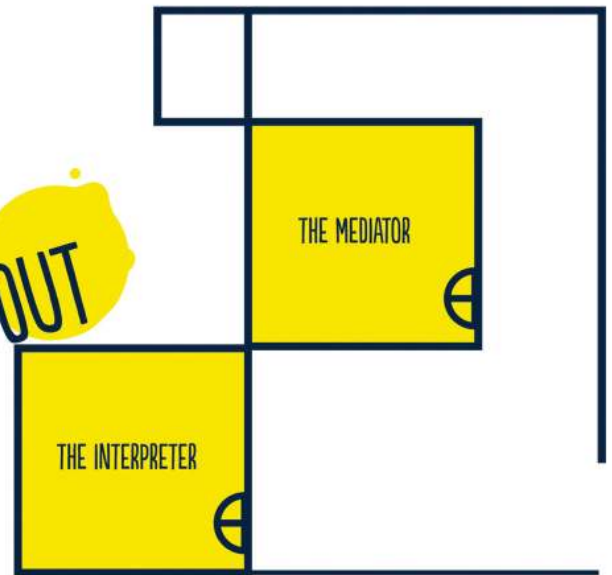

FEATURES

NETZONE
WOK'N'TOK
CHILL SPOT
MEETING ROOM
GAMING STATION

MEETING ROOM LG FLOOR

MEETING ROOM M FLOOR

MEETING ROOM LAYOUT

Meeting Rooms	Area (m ²)	L x W	Ceiling	U Shape	Class Room	Board Room	Theatre	Banquet Dinner*	Hollow Square
The Generator	74m ²	9.45m x 7.8m	3.4m	25 pax	30 pax	27 pax	30 pax	20 pax	27 pax
The Connector	74m ²	9.45m x 7.8m	3.4m	25 pax	24 pax	27 pax	30 pax	20 pax	27 pax
The Generator + The Connector	147m ²	18.9m x 7.8m	3.4m	50 pax	70 pax	57 pax	110 pax	90 pax	57 pax
The Chall-Inn	121m ²	19.2m x 6.3m	3.4m	70 pax	90 pax	27 pax	120 pax	90 pax	54 pax
The Executor	36.5m ²	6.3m x 5.8m	3.4m	10 pax	18 pax	15 pax	24 pax	20 pax	12 pax
The Interpreter	55m ²	9.6m x 5.7m	3.4m	30 pax	30 pax	23 pax	50 pax	50 pax	24 pax
The Mediator	63m ²	10.8 m x 5.8 m	3.4m	50 pax	40 pax	23 pax	60 pax	60 pax	24 pax