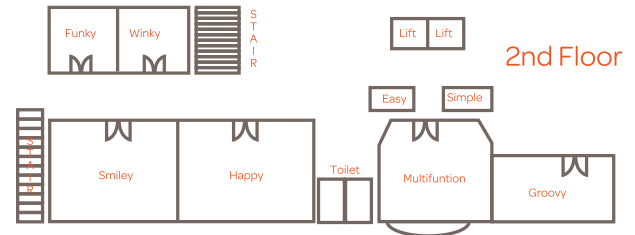

HOTEL FEATURES

- Spa
- Fitness Center
- Swimming Pool
- HARRIS Boutique
- HARRIS Cafe
- Tube Bar
- 12 Meeting Rooms
- 179 Rooms & Suites
- Free Wifi
- Ballroom
- Parking Area
- Business Center
- Juice Bar
- Internet Corner

BALLROOM & MEETING ROOM

- Monitor, Screen & LCD projectors
- Moveable whiteboard & flipchart
- Wired & wireless internet access
- Laser pointer & clicker
- Sound system
- Meeting Toolkit Box
- Podium
- Healthy Break

1st Floor

2nd Floor

Meeting Rooms	Area (m ²)	L X W (m*m)	Ceiling (m)	U Shape	Class Room	Board Room	Theatre	Banquet Dinner	Reception	Standing
Friendly	115	11 x 10,5	3,65	50	60	-	120	48	48	100
Board 1,2,3	18	3,5 x 5,2	3,30	-	-	10	-	-	-	-
Happy	103	9,6 x 10,7	3,70	40	40	30	50	40	40	100
Smiley	103	9,6 x 10,7	3,70	40	40	30	50	40	40	100
Unique (ballroom)	206	9,6 x 10,7	3,70	80	130	100	200	100	100	200
Funky	19	5,45 x 3,6	3,60	10	-	10	15	-	-	-
Winky	19	5,45 x 3,6	3,60	10	-	10	15	-	-	-
Funky - Winky	40	10 x 7,2	3,60	20	-	20	30	-	-	-
Multifunction	143	11,40 x 12,5	3,47	40	40	40	80	50	50	100
Simple	7,5	3 x 2,5	2,90	-	-	6	-	-	-	-
Easy	7,5	3 x 2,5	2,90	-	-	6	-	-	-	-
Groovy	77	7 x 11	3	42	72	-	144	48	-	165